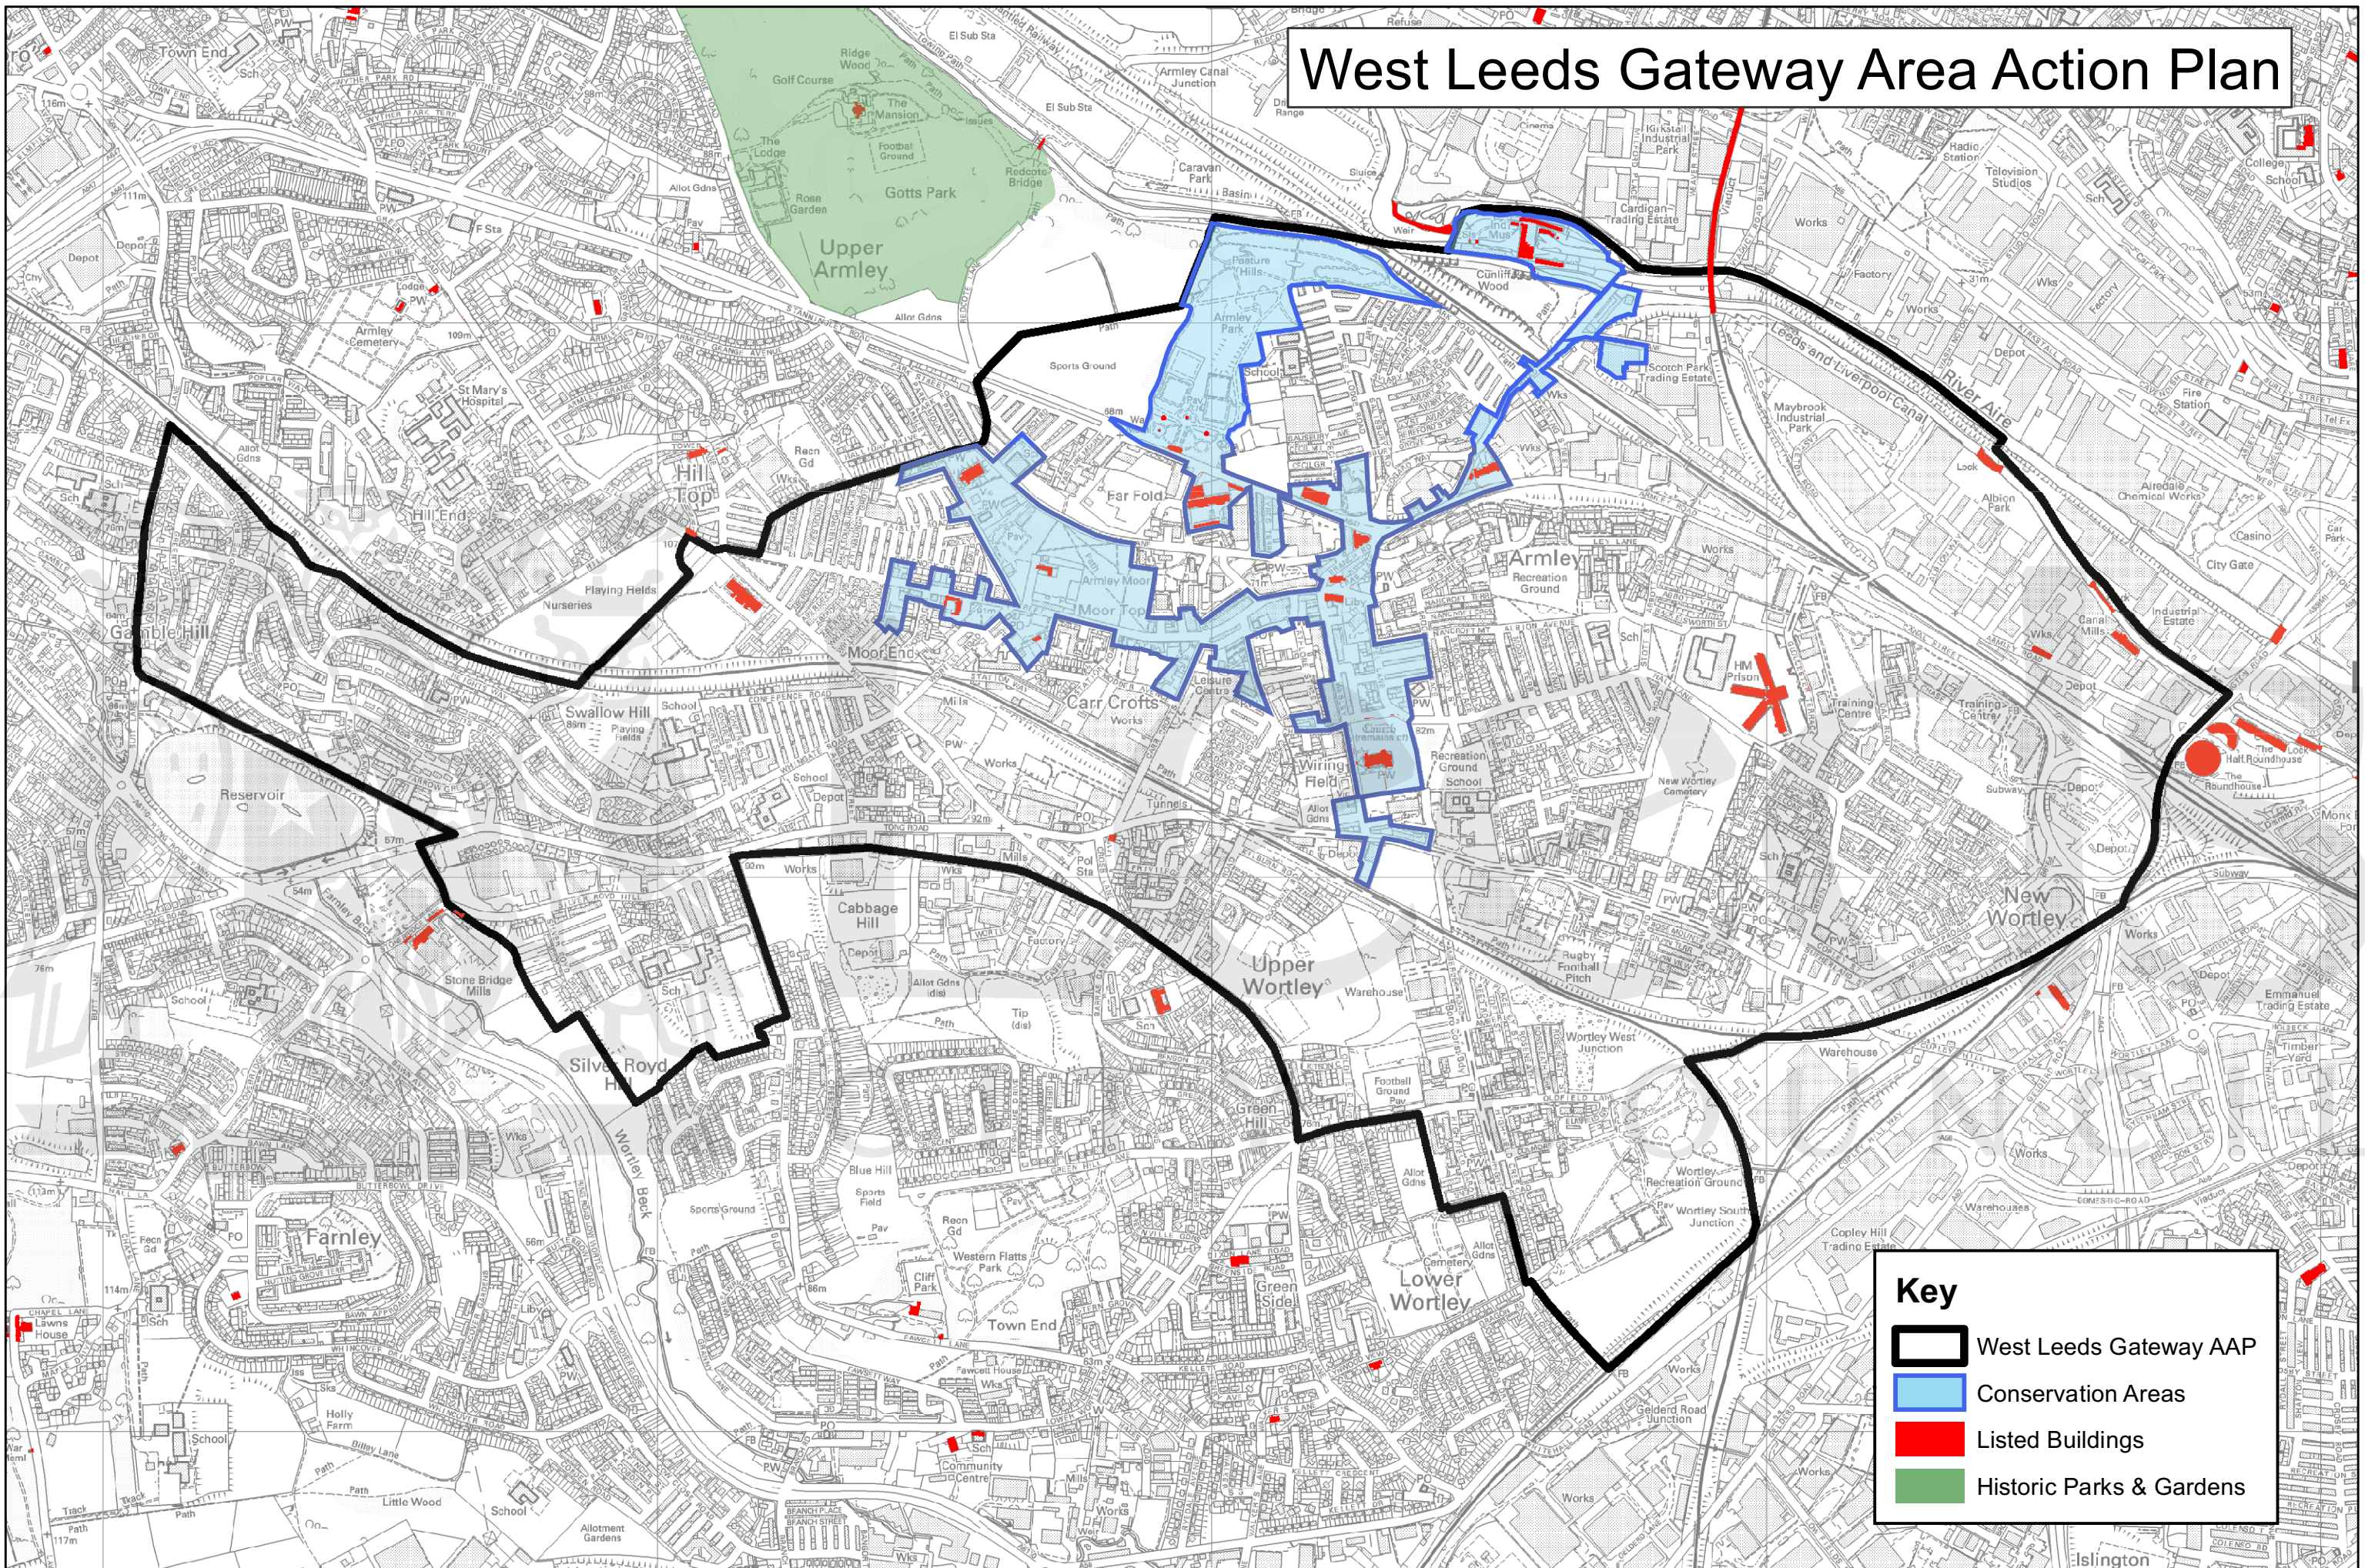

West Leeds Gateway Area Action Plan

Key

- West Leeds Gateway AAP
- Conservation Areas
- Listed Buildings
- Historic Parks & Gardens

PRODUCED BY THE DEVELOPMENT DEPARTMENT, LEEDS CITY COUNCIL

This map is based upon the Ordnance Survey's Digital Data with the permission of the Ordnance Survey on behalf of the Controller of Her Majesty's Stationery Office.